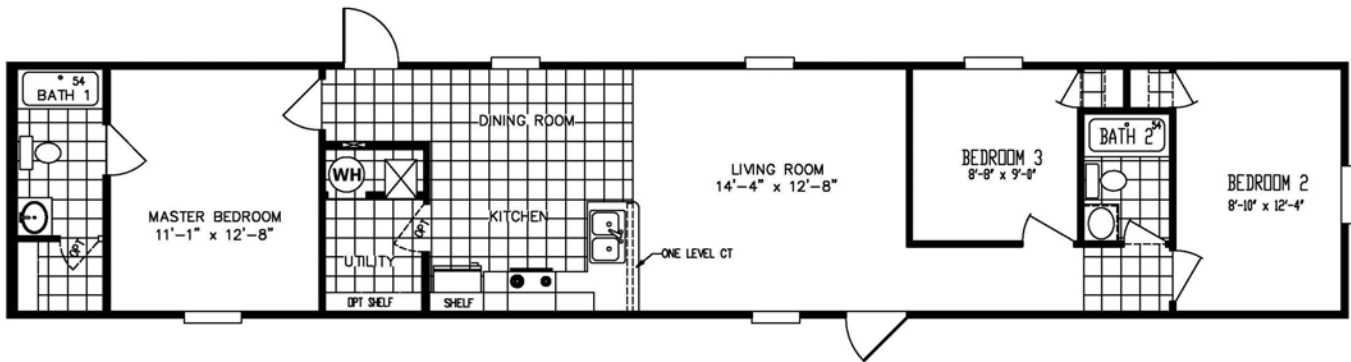

The Sapphire

3 Bedroom/2 Bath
14' x 66' - 880 sq.ft.
AGL# 21396

Canandaigua-Hopewell
Model Home Center
4125 Route 5 & 20
Canandaigua, NY 14424
315-462-9401