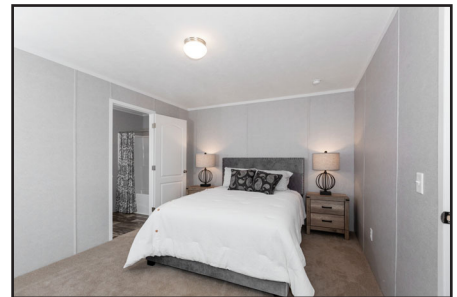

The Sapphire

3 Bedroom/2 Bath
14' x 66' - 880 sq.ft.
AGL# 4688

Canandaigua-Hopewell
Model Home Center
4125 Route 5 & 20
Canandaigua, NY 14424
315-462-9401