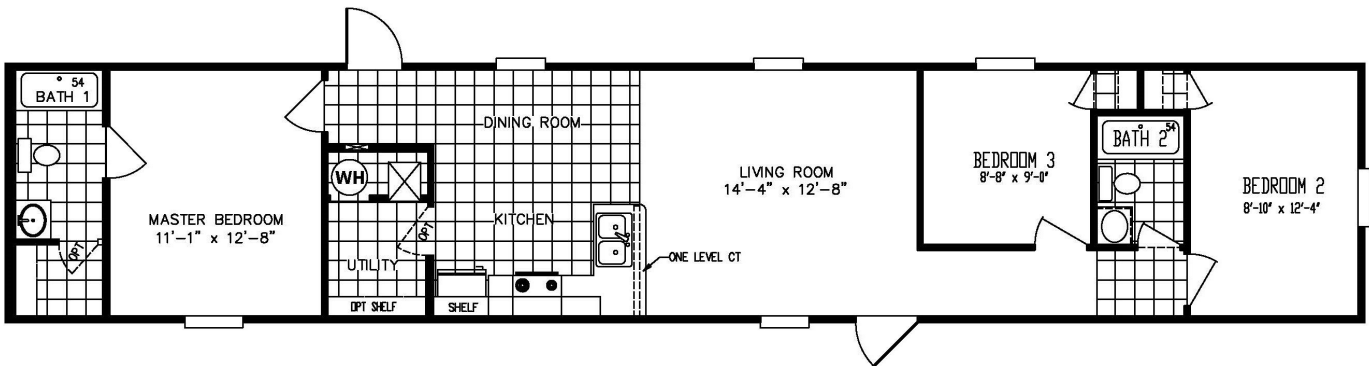

The Sapphire

3 Bedroom/2 Bath
14' x 66' - 880 sq.ft.
AGL# 4688

Canandaigua-Hopewell
Model Home Center
4125 Route 5 & 20
Canandaigua, NY 14424
315-462-9401