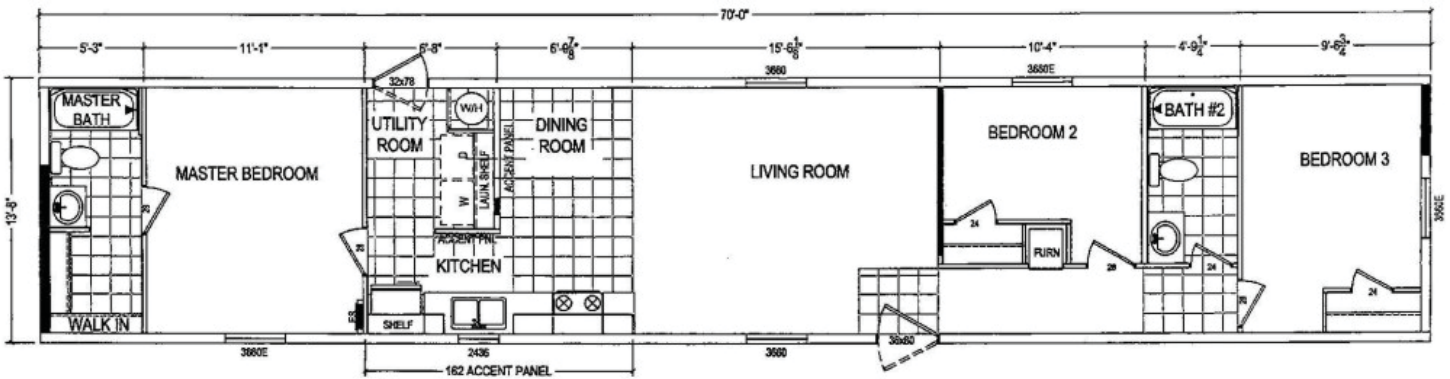

The Pulse 717

3 Bed/2 Bath
14' x 70'
933 sq.ft.

* Photos shown of previous decorated and furnished lot model. Actual model home colors/decor may differ.

Manchester Home Center
3180 State Route 96
Clifton Springs, NY 14432
315-462-9401
www.aglhomes.com

Due to continuous product development and improvement, prices, specifications, and materials are subject to change without notice or obligation. Square footage and other dimensions are approximate. Images such as renderings, photos, and floor plans may be shown with optional features and/or third-party additions that may not be available in all regions or situations.