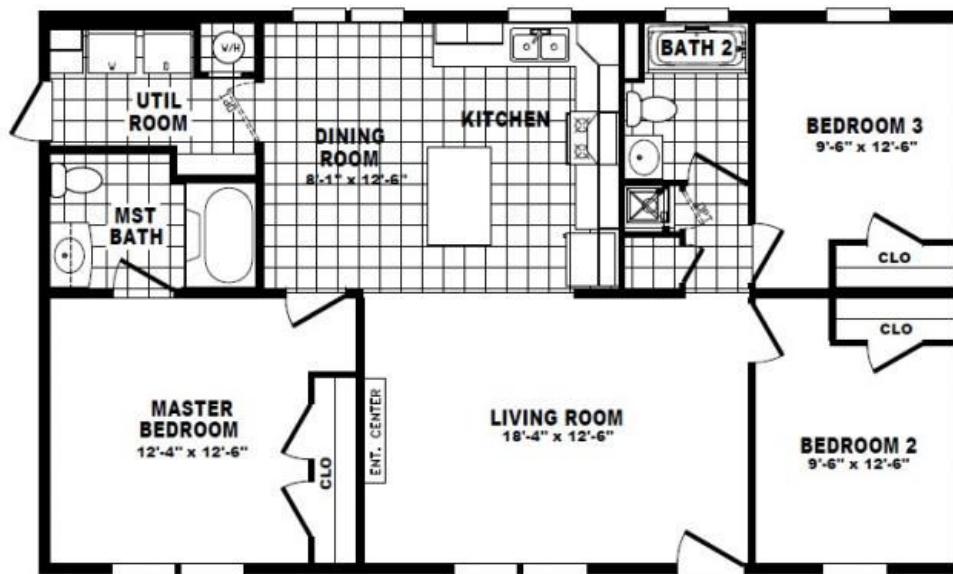

NEW MODEL COMING SOON!

Chestnut

**3 Bed/2 Bath
28' x 44'
1,173 sq.ft.**

***Friendly Financing Assistance
Your Lot or Our Community!***

* Call or visit for more information.

**Manchester Home Center
3180 State Route 96
Clifton Springs, NY 14432
315-462-9401**

Due to continuous product development and improvement, prices, specifications, and materials are subject to change without notice or obligation. Square footage and other dimensions are approximate. Images such as renderings, photos, and floor plans may be shown with optional features and/or third-party additions that may not be available in all regions or situations.