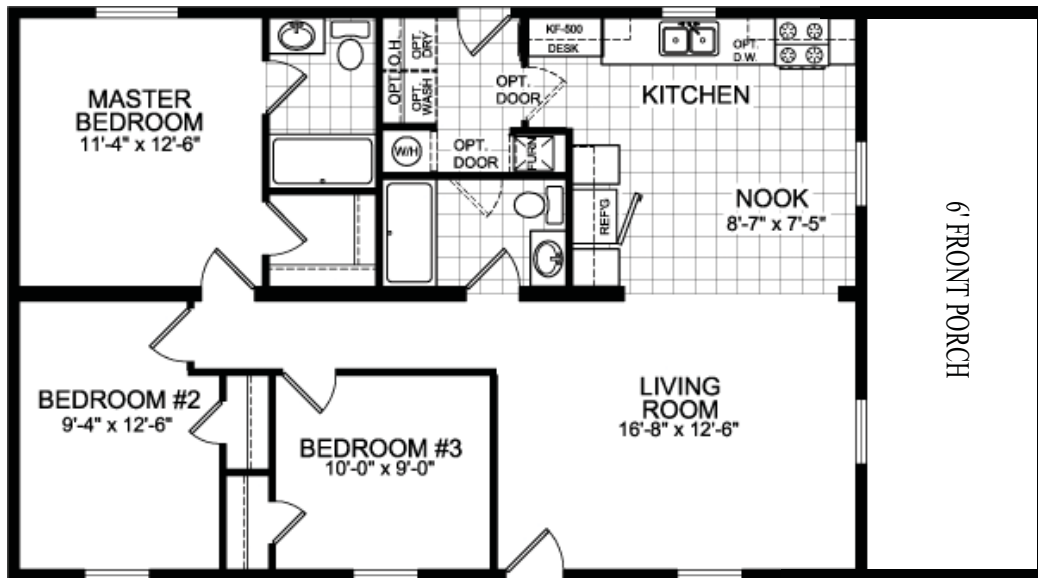

The Grant

3 Bed/2 Bath
28' x 46'
1,067 sq.ft.

3180 State Route 96
Clifton Springs, NY 14432
315-462-9401
www.aglhomes.com

Due to continuous product development and improvement, prices, specifications, and materials are subject to change without notice or obligation. Square footage and other dimensions are approximate. Images such as renderings, photos, and floor plans may be shown with optional features and/or third-party additions that may not be available in all regions or situations.