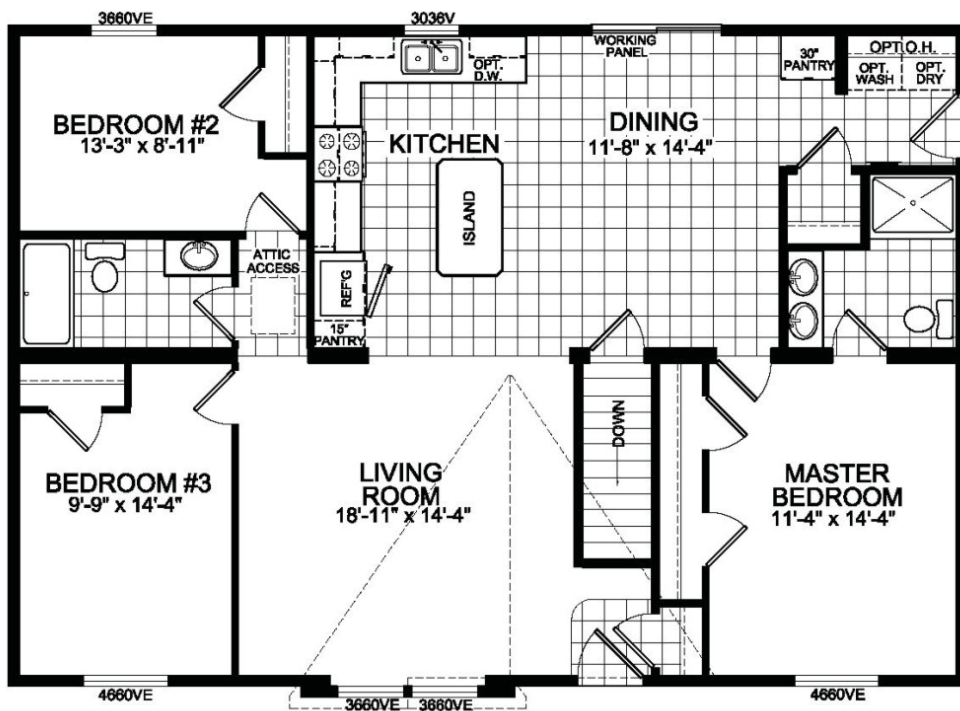

The Tyler

**TITAN[®]
HOMES**

**3 Bedroom/2 Bath
32' x 44' - 1,335 sq.ft.
Modular Ranch**

**3180 State Route 96
Clifton Springs, NY 14432
315-462-9401
www.aglhomes.com**

Due to continuous product development and improvement, prices, specifications, and materials are subject to change without notice or obligation. Square footage and other dimensions are approximate. Images such as renderings, photos, and floor plans may be shown with optional features and/or third-party additions that may not be available in all regions or situations.