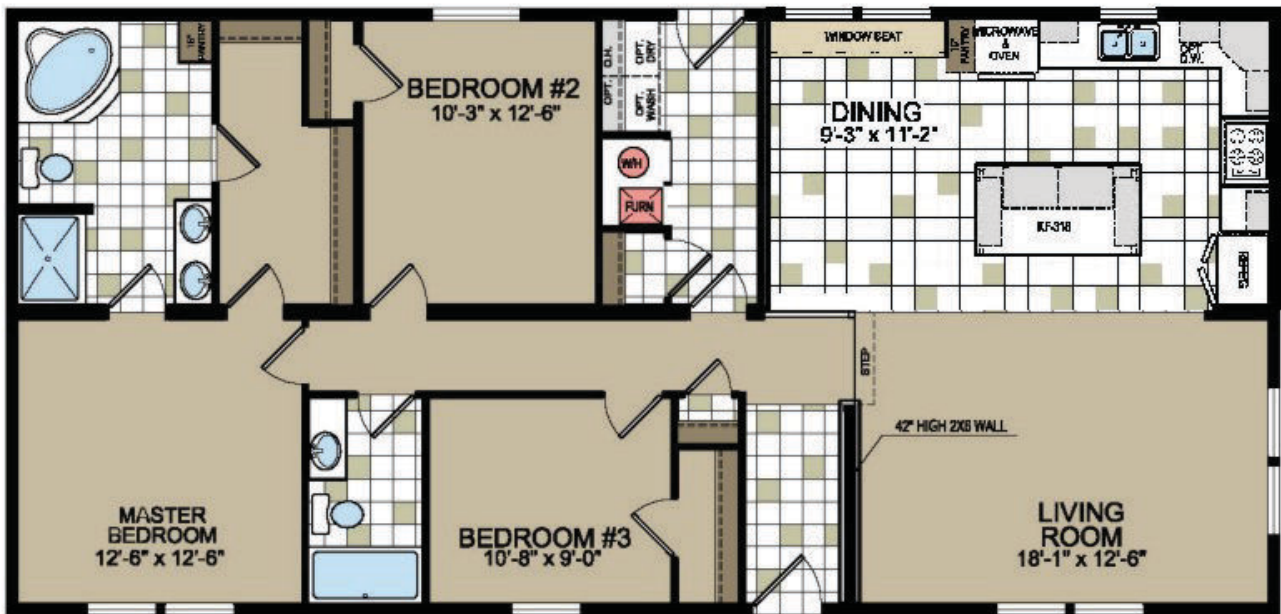

# The Madison

**3 Bedroom/2 Bath**  
**28' x 56' - 1,494 sq.ft.**

**Manchester Home Center**  
**3180 State Route 96**  
**Clifton Springs, NY 14432**  
**315-462-9401**  
[www.aglhomes.com](http://www.aglhomes.com)

Due to continuous product development and improvement, prices, specifications, and materials are subject to change without notice or obligation. Square footage and other dimensions are approximate. Images such as renderings, photos, and floor plans may be shown with optional features and/or third-party additions that may not be available in all regions or situations.