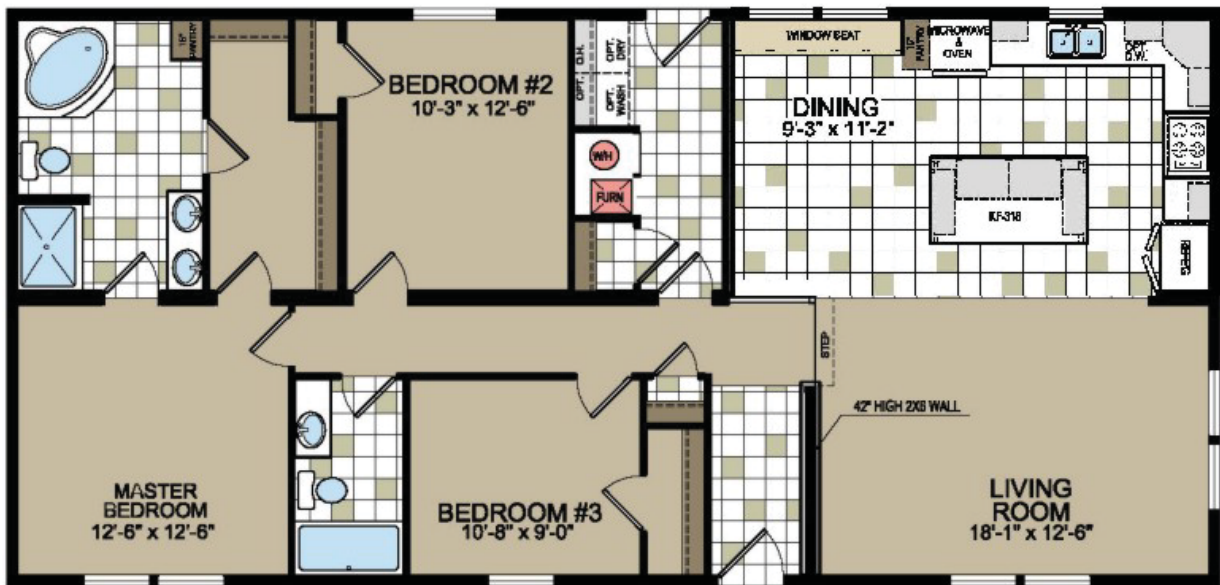

Coming Soon!

The Madison

3 Bedroom/2 Bath
28' x 56' - 1,494 sq.ft.

3180 State Route 96
Clifton Springs, NY 14432
315-462-9401
www.aglhomes.com

Due to continuous product development and improvement, prices, specifications, and materials are subject to change without notice or obligation. Square footage and other dimensions are approximate. Images such as renderings, photos, and floor plans may be shown with optional features and/or third-party additions that may not be available in all regions or situations.