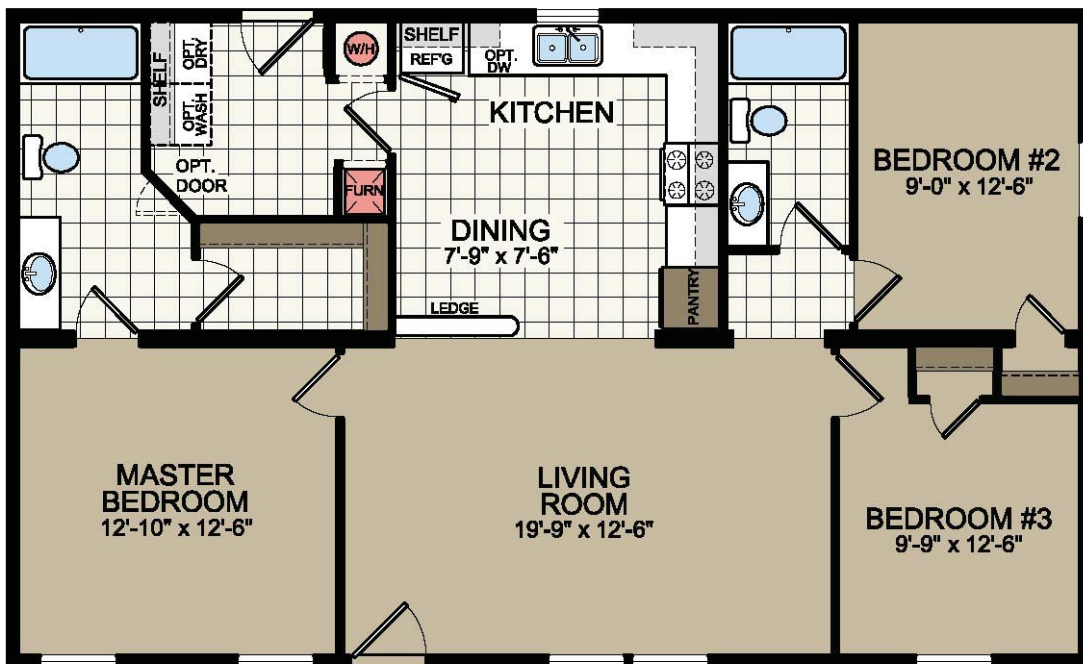

Coming Soon!
The McKinley

**TITAN[®]
HOMES**

**3 Bedroom/2 Bath
28' x 44' - 1,173 sq.ft.**

**3180 State Route 96
Clifton Springs, NY 14432
315-462-9401
www.aglhomes.com**

Due to continuous product development and improvement, prices, specifications, and materials are subject to change without notice or obligation. Square footage and other dimensions are approximate. Images such as renderings, photos, and floor plans may be shown with optional features and/or third-party additions that may not be available in all regions or situations.