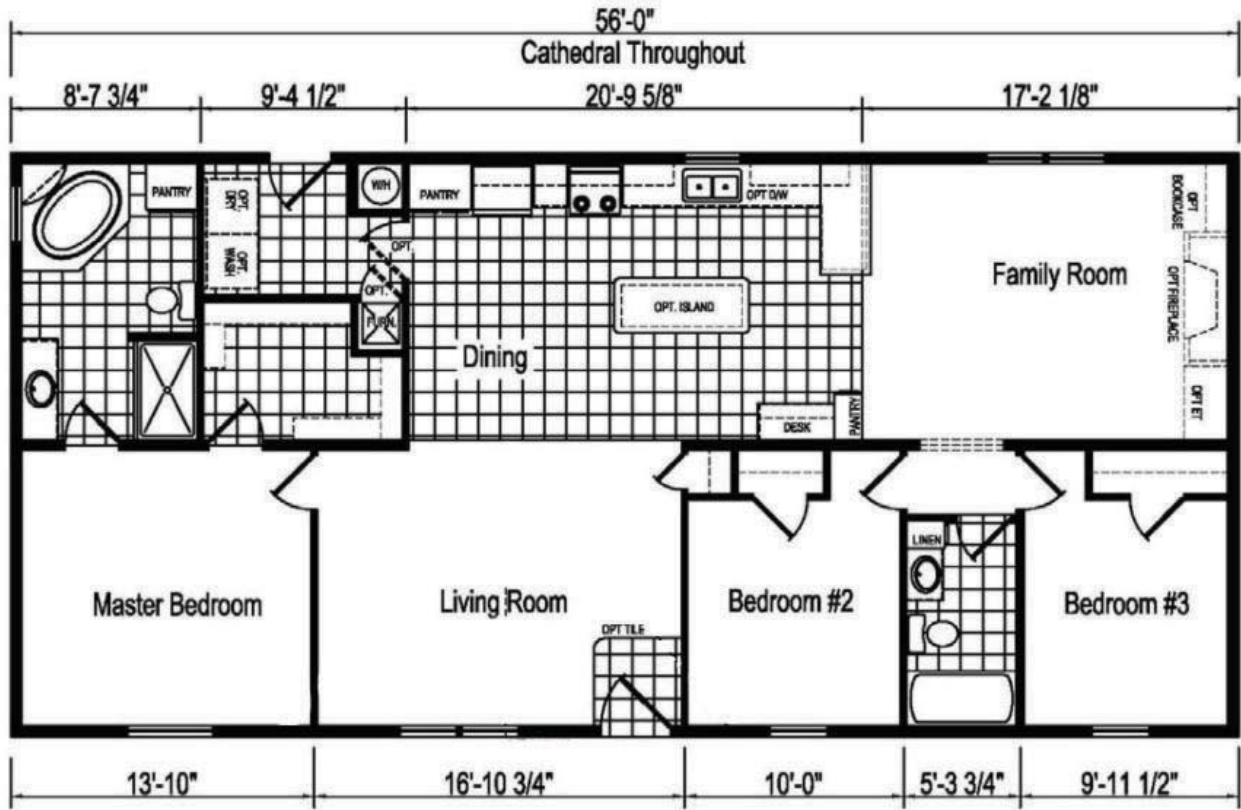

The Sand Piper

EAGLE RIVER HOMES

3 Bed/2 Bath
28' x 56'
1,493 sq.ft.

Manchester Home Center
3180 State Route 96
Clifton Springs, NY 14432
315-462-9401
www.aglhomes.com

Due to continuous product development and improvement, prices, specifications, and materials are subject to change without notice or obligation. Square footage and other dimensions are approximate. Images such as renderings, photos, and floor plans may be shown with optional features and/or third-party additions that may not be available in all regions or situations.