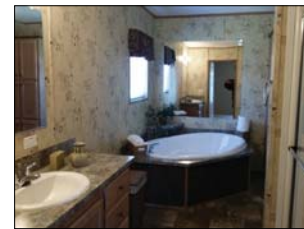

The Sand Piper

EAGLE RIVER HOMES

3 Bed/2 Bath
28' x 56'
1,493 sq.ft.

Manchester Home Center
3180 State Route 96
Clifton Springs, NY 14432
315-462-9401
www.aglhomes.com

Due to continuous product development and improvement, prices, specifications, and materials are subject to change without notice or obligation. Square footage and other dimensions are approximate. Images such as renderings, photos, and floor plans may be shown with optional features and/or third-party additions that may not be available in all regions or situations.