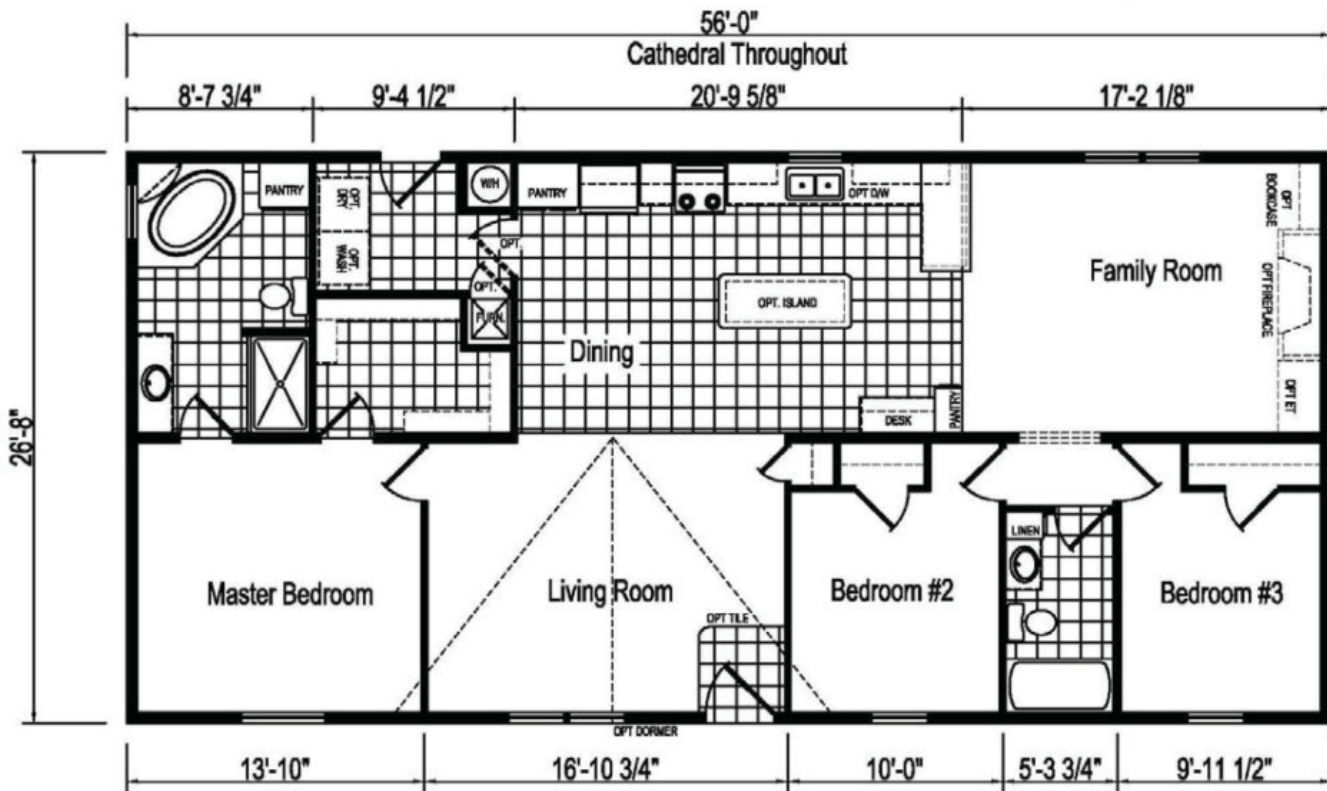

## *The Sandpiper*

3 Bed/2 Bath  
28' x 56'  
1,493 sq.ft.

3180 State Route 96  
Clifton Springs, NY 14432  
315-462-9401  
[www.aglhomes.com](http://www.aglhomes.com)

Due to continuous product development and improvement, prices, specifications, and materials are subject to change without notice or obligation. Square footage and other dimensions are approximate. Images such as renderings, photos, and floor plans may be shown with optional features and/or third-party additions that may not be available in all regions or situations.