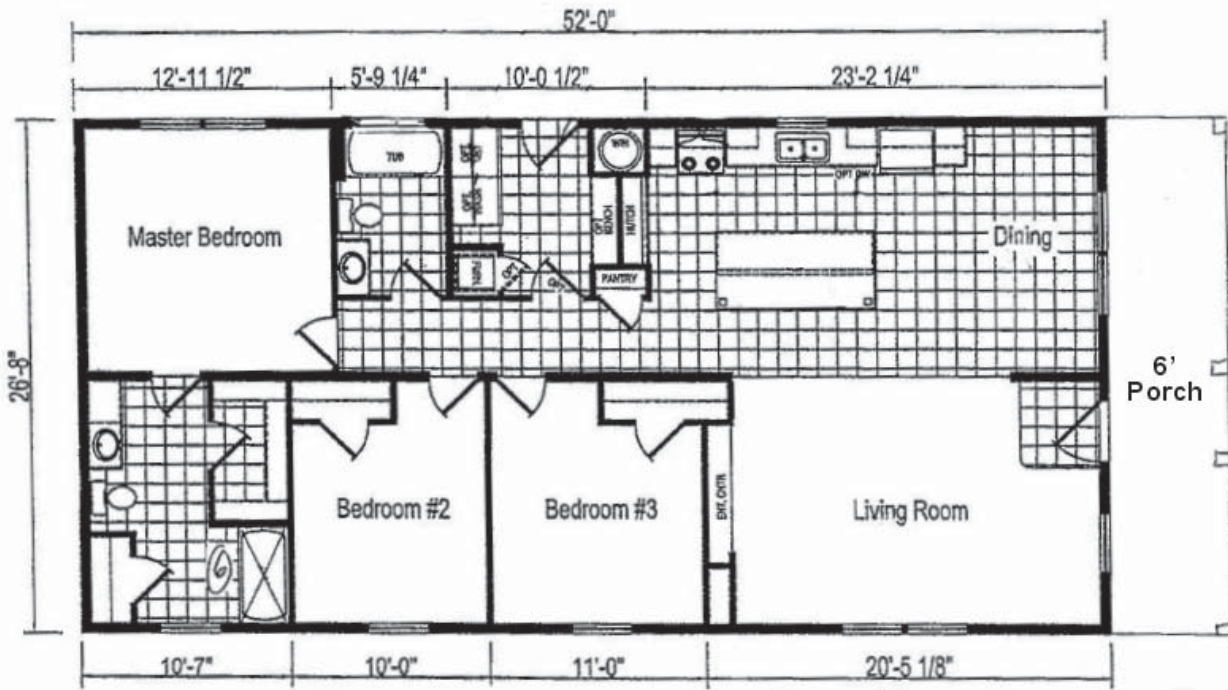

Seagull

EAGLE RIVER HOMES

3 Bed/2 Bath
28' x 58' - 1,386 sq.ft.
AGL# 4502

Manchester Home Center
3180 State Route 96
Clifton Springs, NY 14432
315-462-9401

www.aglhomes.com

Due to continuous product development and improvement, prices, specifications, and materials are subject to change without notice or obligation. Square footage and other dimensions are approximate. Images such as renderings, photos, and floor plans may be shown with optional features and/or third-party additions that may not be available in all regions or situations.