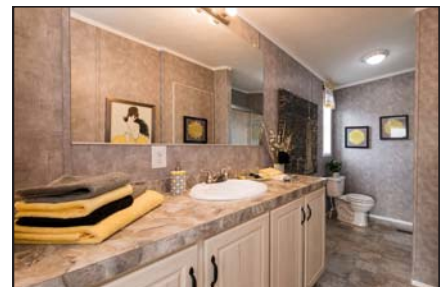

The Lennon

3 Bedroom/2 Bath
28' x 44' - 1,173 sq.ft.
AGL# 4586

Manchester Home Center
3180 State Route 96
Clifton Springs, NY 14432
315-462-9401

Due to continuous product development and improvement, prices, specifications, and materials are subject to change without notice or obligation. Square footage and other dimensions are approximate. Images such as renderings, photos, and floor plans may be shown with optional features and/or third-party additions that may not be available in all regions or situations.