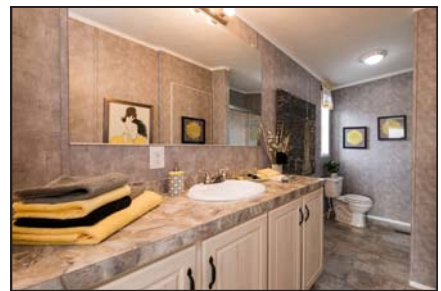

The Lennon

TITAN HOMES

3 Bedroom/2 Bath
28' x 44' - 1,173 sq.ft.
AGL# 4586

matterport

Manchester Home Center
3180 State Route 96
Clifton Springs, NY 14432
315-462-9401

Due to continuous product development and improvement, prices, specifications, and materials are subject to change without notice or obligation. Square footage and other dimensions are approximate. Images such as renderings, photos, and floor plans may be shown with optional features and/or third-party additions that may not be available in all regions or situations.