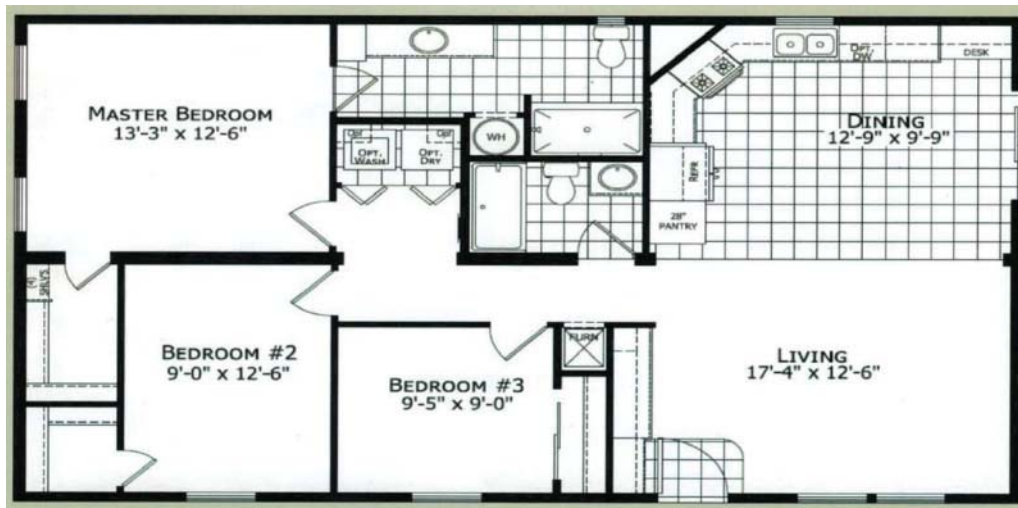

**NEW MODEL
COMING SOON!**

The Lennon

**3 Bedroom/2 Bath
28' x 44' - 1,173 sq.ft.
AGL# 4586**

**Manchester Home Center
3180 State Route 96
Clifton Springs, NY 14432
315-462-9401**

Due to continuous product development and improvement, prices, specifications, and materials are subject to change without notice or obligation. Square footage and other dimensions are approximate. Images such as renderings, photos, and floor plans may be shown with optional features and/or third-party additions that may not be available in all regions or situations.