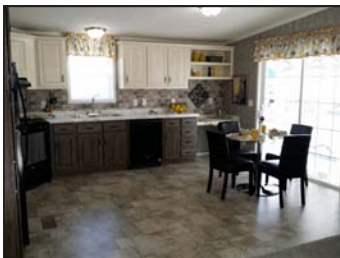

**NEW MODEL
COMING SOON!**

The Lennon

**3 Bedroom/2 Bath
28' x 44' - 1,173 sq.ft.
AGL# 4586**

**Manchester Home Center
3180 State Route 96
Clifton Springs, NY 14432
315-462-9401**

Due to continuous product development and improvement, prices, specifications, and materials are subject to change without notice or obligation. Square footage and other dimensions are approximate. Images such as renderings, photos, and floor plans may be shown with optional features and/or third-party additions that may not be available in all regions or situations.