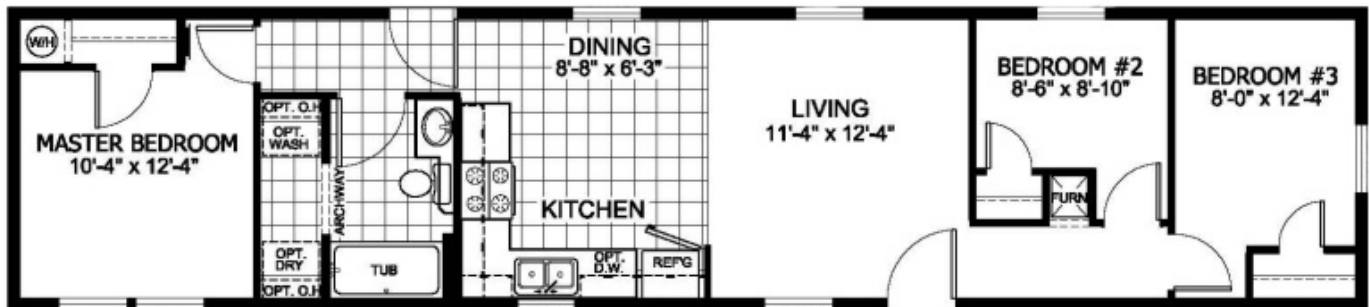

# Pinnacle

Model 7778

3 Bed/1 Bath  
14' x 60' - 800 sq.ft.  
AGL#21251.2

Babcock's MHC  
5100 Clinton St. Rd., Lot 9  
Batavia, NY 14020

**Financing Assistance Available  
All Credit Scores Considered!**