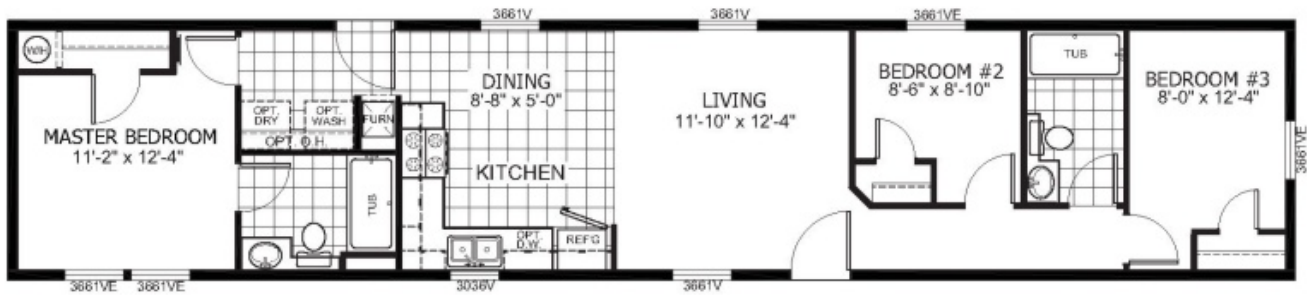

Pinnacle

Model 7767

TITAN HOMES 3 Bed/2Bath
14' x 66' - 880 sq.ft.
AGL# 21300

Wishing Well MHC
2469 State Route 444, Lot 9
Bloomfield, NY 14469

***Friendly Financing Assistance
All Credit Scores Considered!***

* Call or visit for more information.

Wishing Well MHC
2469 State Route 444
Bloomfield, NY 14469
Sales: 585-226-2727 or
315-462-9401

Caledonia Home Center
4305 Caledonia Avon Rd.
Caledonia, NY 14423
585-226-2727

Due to continuous product development and improvement, prices, specifications, and materials are subject to change without notice or obligation. Square footage and other dimensions are approximate. Images such as renderings, photos, and floor plans may be shown with optional features and/or third-party additions that may not be available in all regions or situations.