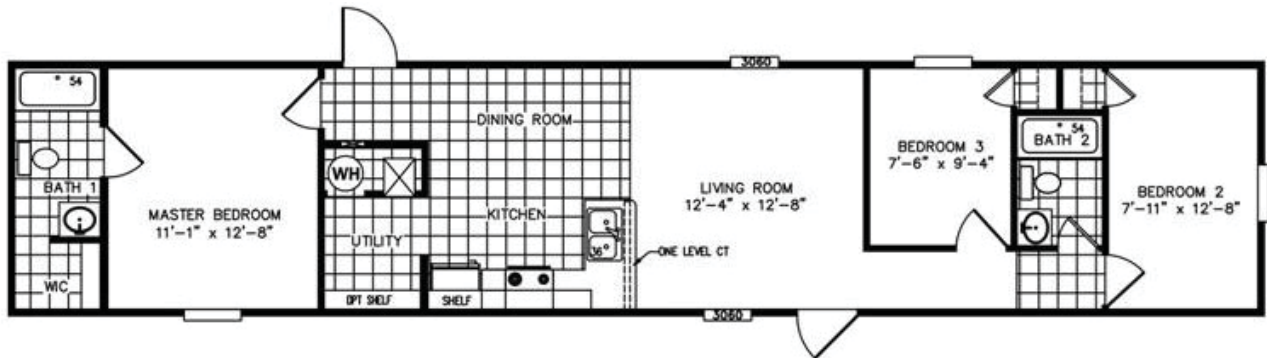

The Gem

3 Bed/2 Bath
14' x 66'
Inv# 21396

Wishing Well MHC
 2469 State Route 444, Lot 31
 Bloomfield, NY 14469

FOR SALE OR RENT!
Friendly Financing Assistance - All Credit Scores Considered

Caledonia Sales
 4305 State Route 5
 Caledonia, NY 14423
 585-226-2727