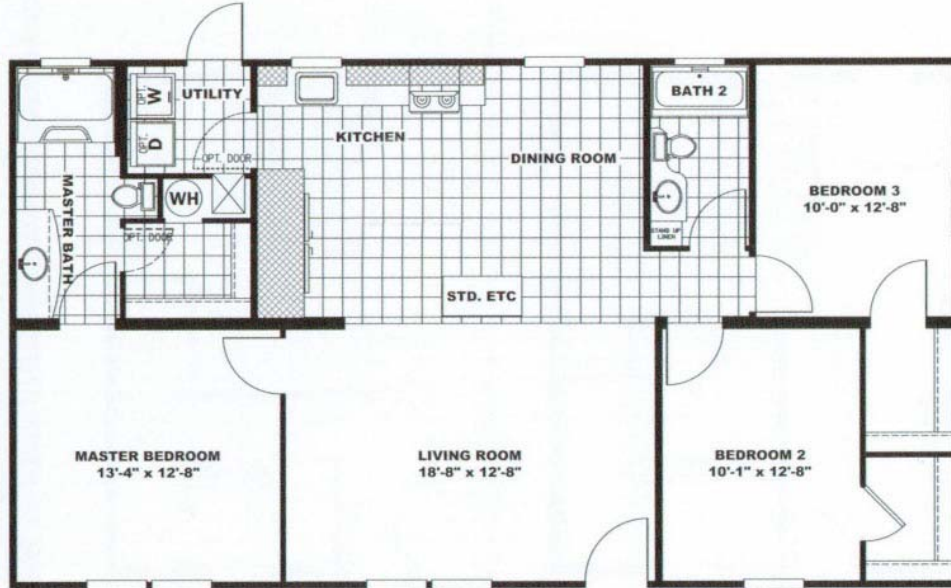

Douglas

3 Bed/2 Bath
 28' x 48' - 1,280 sq.ft.
 AGL#21142.1

Roxbury Estates MHC,
 886 US Route 11, Lot 152
 Central Square, NY 13036

Roxbury Estates MHC
 852 & 886 US Route 11
 Central Square, NY 13036
 585-259-6099