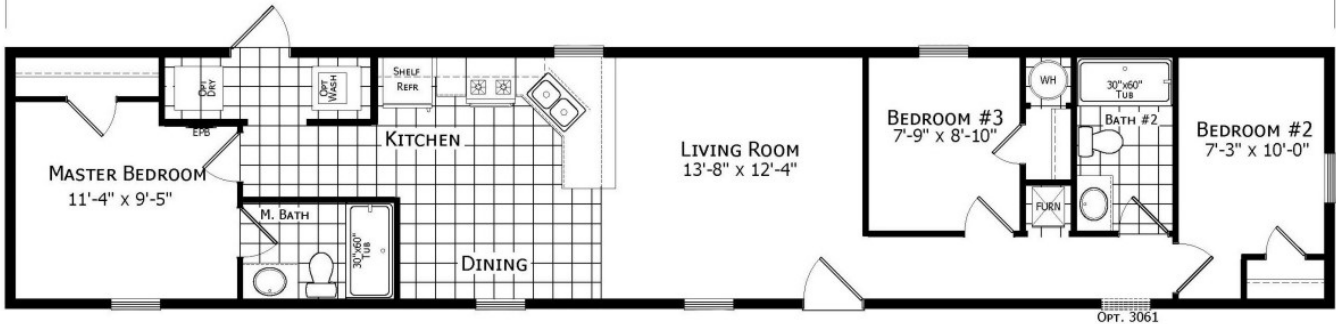

# East Point

Model 8144

3 Bed/2 Bath  
14' x 68'  
AGL#21416

Edgeview Estates M.H.C.  
41 Holly Circle  
Hornell, NY 14843

**BRAND NEW HOME:  
Financing Assistance Available!**

\* Photos of previous model shown. Actual home color/decor may differ.