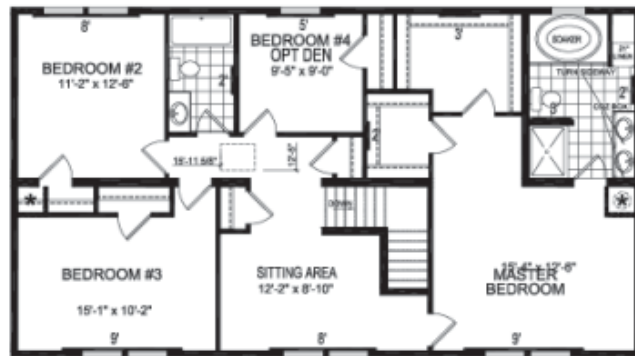

TITAN 658

4 Bedroom/2.5 Bath
28' x 48' - 2,562 sq. ft.

*- OPT. CHASE SHOWN FOR SUITE RETREAT BATH OPTION ONLY
 * OPT. CHASE

** Shown features may not be included in base price*

CALEDONIA
 4305 State Route 5
 Caledonia, NY 14423
 585-226-2727