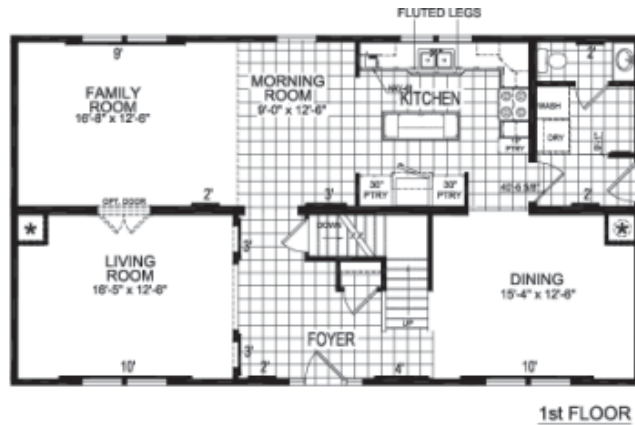

TITAN 658

4 Bedroom/2.5 Bath
28' x 48' - 2,562 sq. ft.

1st FLOOR

OPT. OPEN FOYER
(2nd FLOOR)

2nd FLOOR

*- OPT. CHASE SHOWN FOR SUITE RETREAT BATH OPTION ONLY
 * OPT. CHASE

** Shown features may not be included in base price*