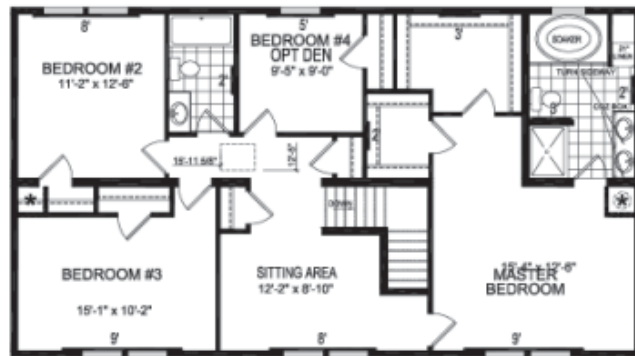

TITAN 658

4 Bedroom/2.5 Bath
28' x 48' - 2,562 sq. ft.

1st FLOOR

OPT. OPEN FOYER
(2nd FLOOR)

2nd FLOOR

*- OPT. CHASE SHOWN FOR SUITE RETREAT BATH OPTION ONLY
 * OPT. CHASE

** Shown features may not be included in base price*