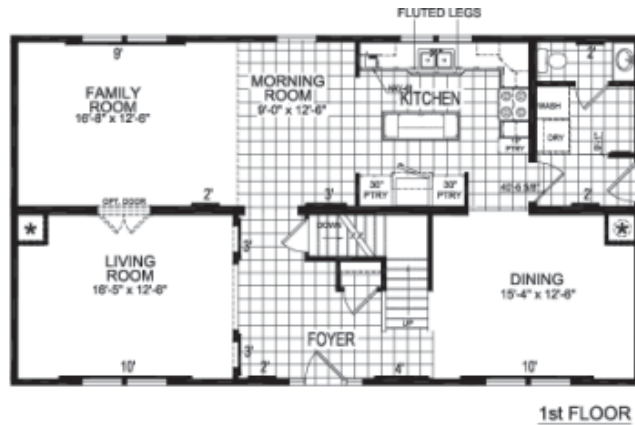

TITAN 658

4 Bedroom/2.5 Bath
28' x 48' - 2,562 sq. ft.

*- OPT. CHASE SHOWN FOR SUITE RETREAT BATH OPTION ONLY
 * OPT. CHASE

** Shown features may not be included in base price*

CALEDONIA
 4305 State Route 5
 Caledonia, NY 14423
 585-226-2727