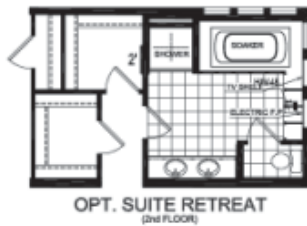

TITAN 658

4 Bedroom/2.5 Bath
28' x 48' - 2,562 sq. ft.

*- OPT. CHASE SHOWN FOR SUITE RETREAT BATH OPTION ONLY
 * OPT. CHASE

** Shown features may not be included in base price*

CALEDONIA
 4305 State Route 5
 Caledonia, NY 14423
 585-226-2727