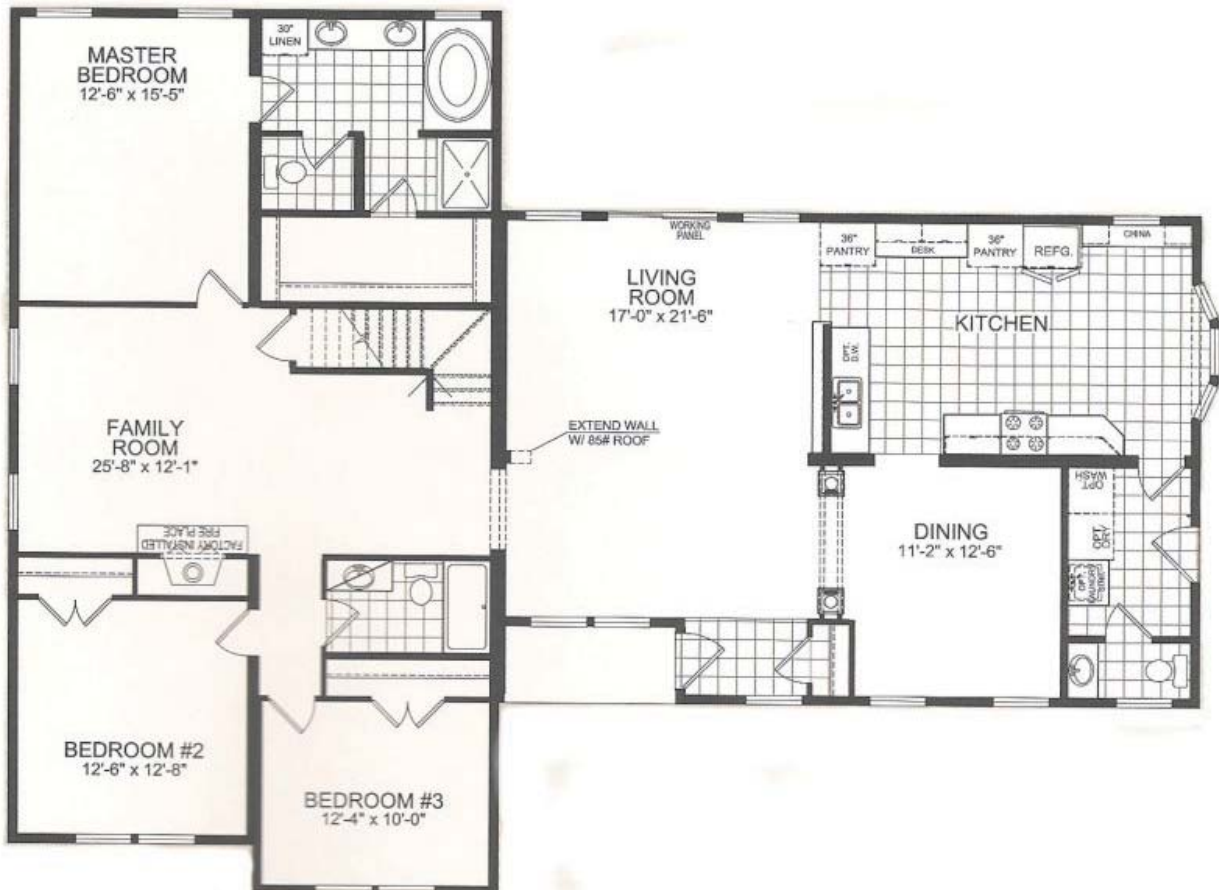

TITAN 768

3 Bedroom/2.5 Bath
48' x 64' - 2,258 square feet

TITAN  HOMES

** Shown features may not be included in base price*

CALEDONIA
4305 State Route 5
Caledonia, NY 14423
585-226-2727

www.aglhomes.com

MANCHESTER
3180 State Route 96
Clifton Springs, NY 14432
315-462-9401